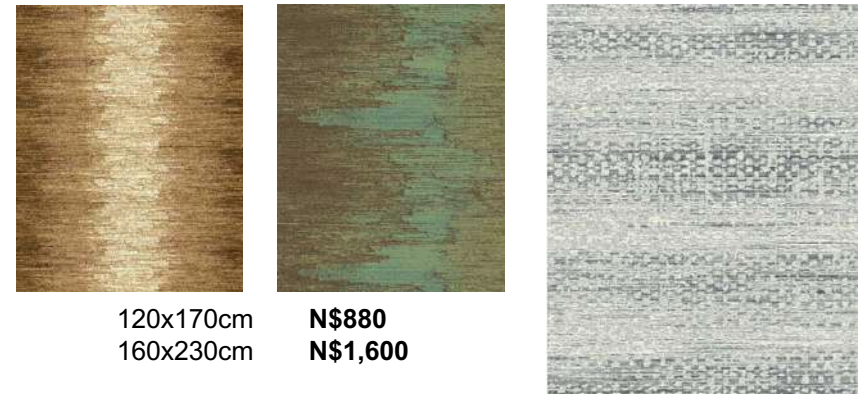

120x170cm **N$880**
160x230cm **N$1,600**