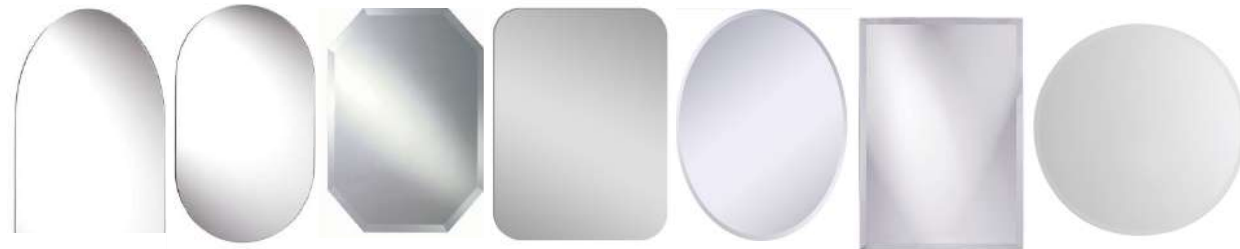

Byron II Sofabed

U2SOCHC1,2

N\$6,900

Colours: Solid Black, Solid White

Sofa: 180*79*73

Bed: 180*95*33

**0% Interest Layby's
Available on ALL
ITEMS**

All prices are subject to change without notice.

Framed Mirrors

1	GMF1218	120cm x 180cm	N\$1,350
2	GMF4518	45cm x 180cm	N\$780
3	GMF8016	80cm x 160cm	N\$950
4	GMF8012	80cm x 120cm	N\$650
5	GMF4080	40cm x 80 cm	N\$350
6	GMF4040	40cm x 40 cm	N\$210
7	GMF2020	20cm x 20 cm	N\$140

Colours: White, black, brown, red

Frameless Mirrors

GMO4080	40cm x 80cm	N\$150
GMO8012	80cm x 120cm	N\$280
GMO8016	80cm x 160cm	N\$400
GMO1218	120cm x 180cm	N\$600

Bevelled Mirrors

London Domed Mirror
GMBD7050
70x50cm
N\$190