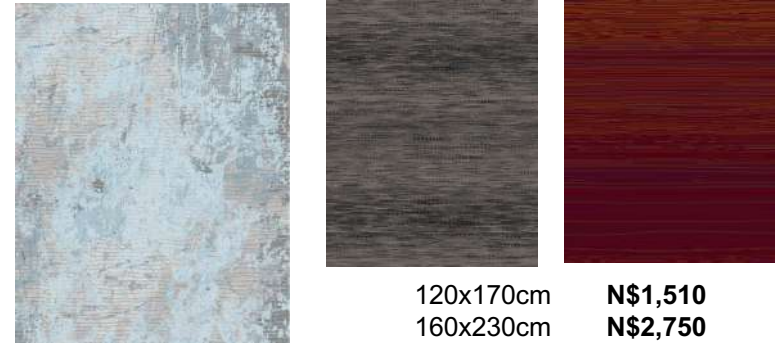

Cambridge Collection

120x170cm **N$1,510**
160x230cm **N$2,750**

Forest Collection